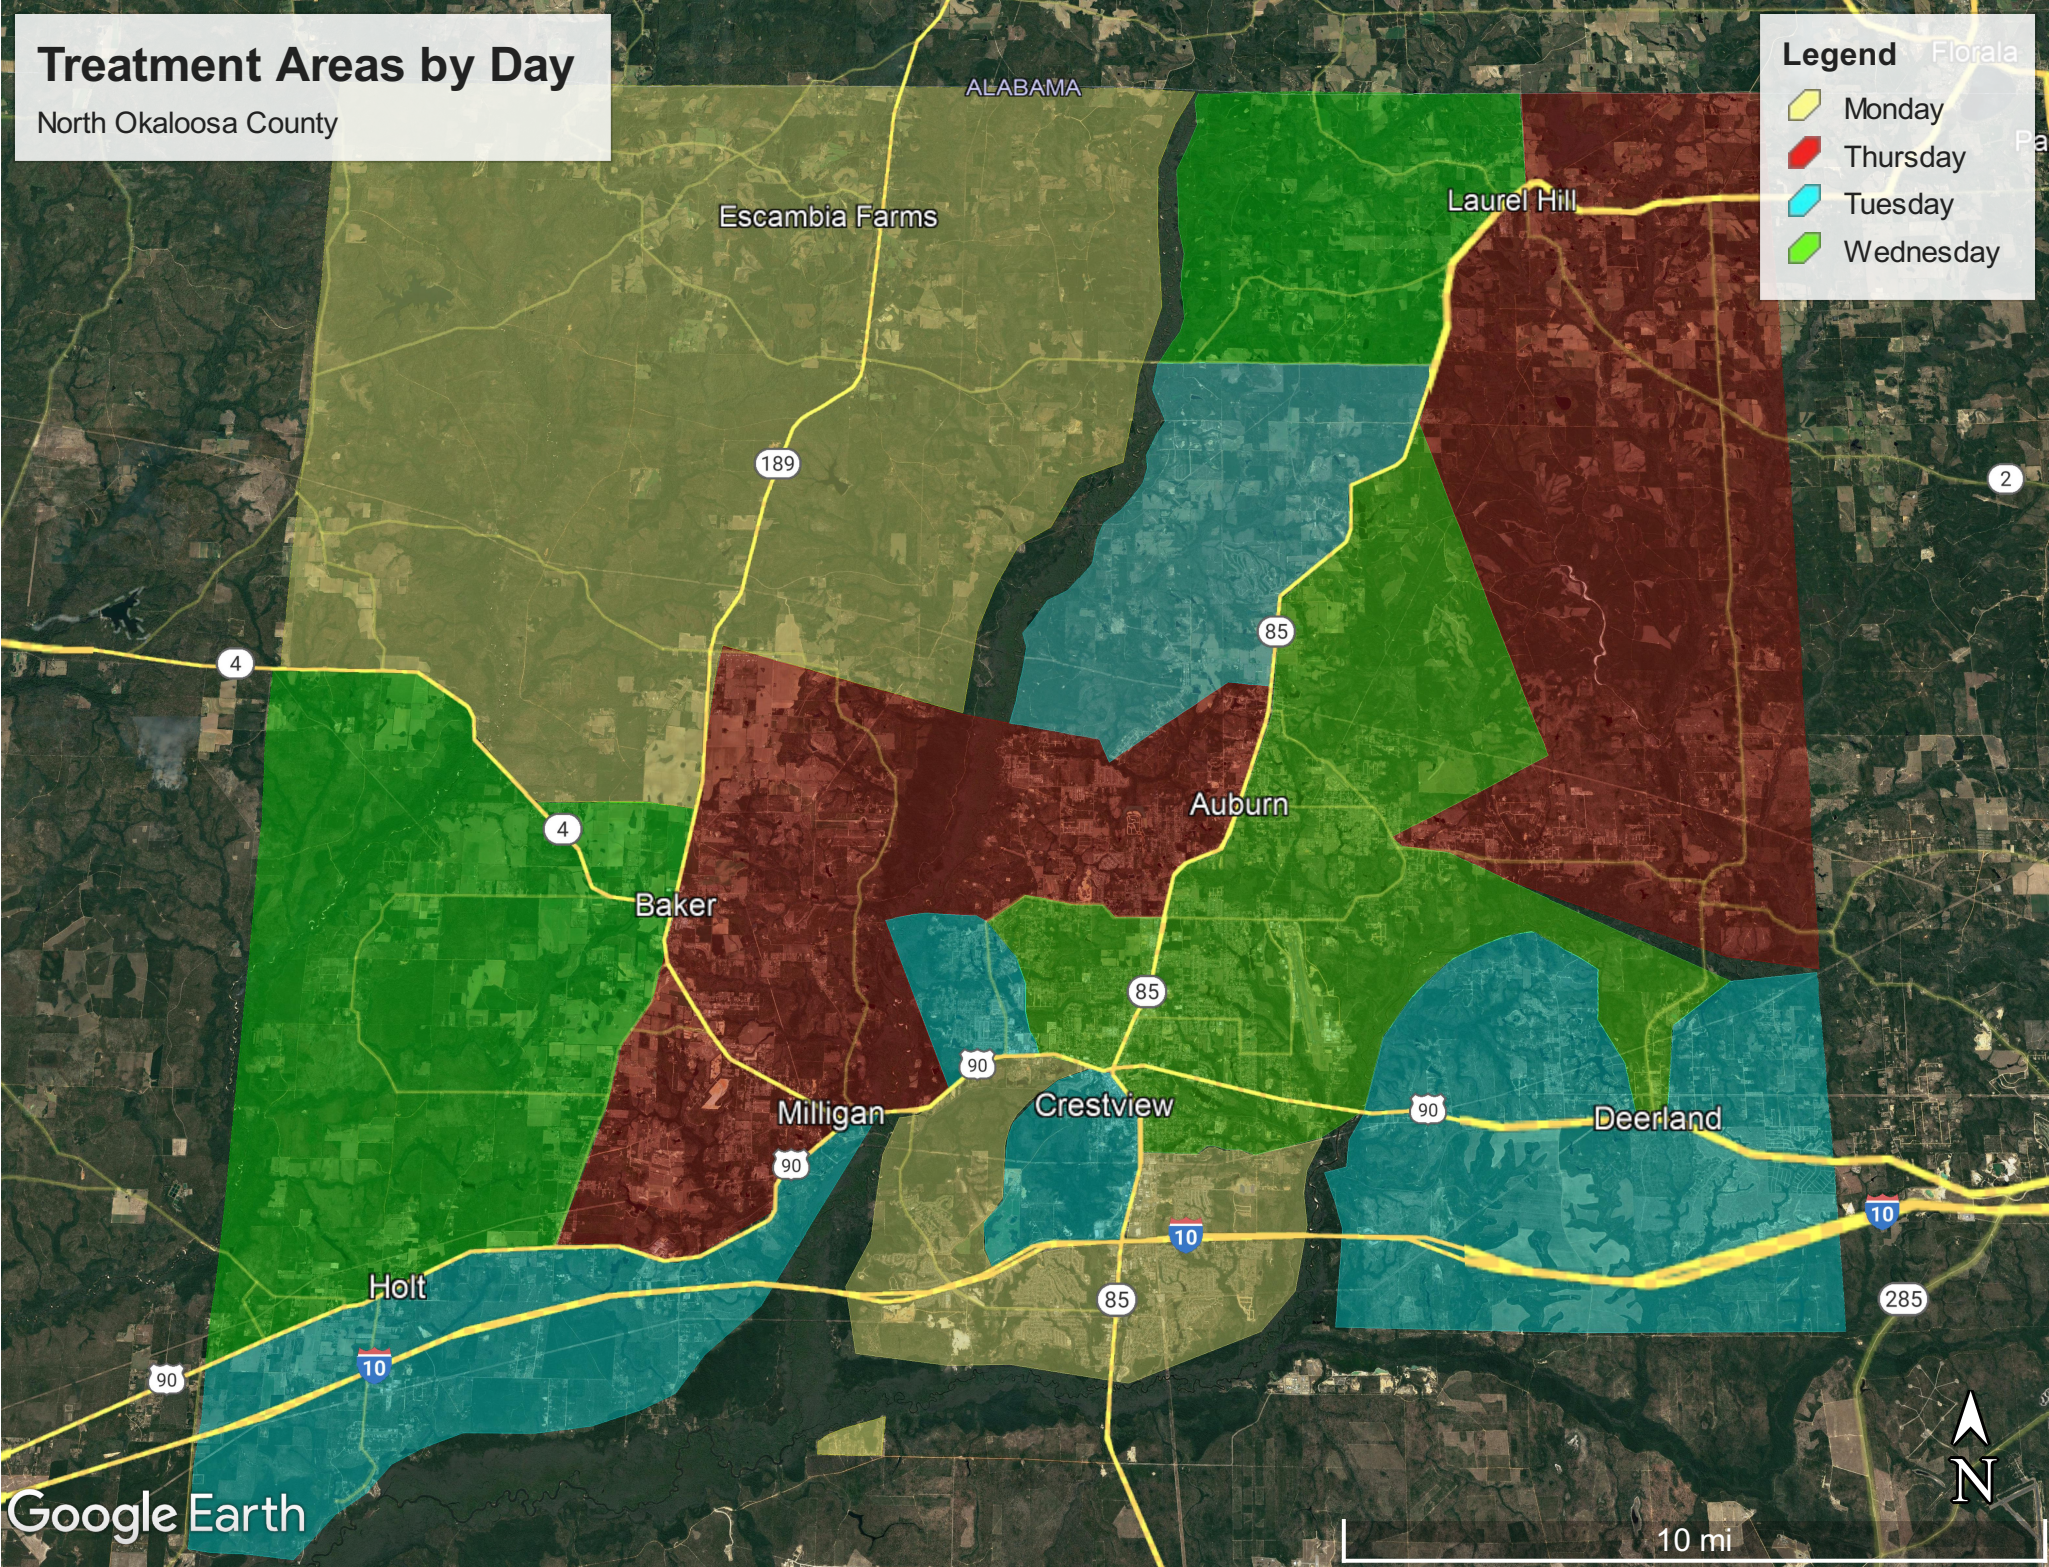

# Treatment Areas by Day

North Okaloosa County

**Legend**

- Monday
- Thursday
- Tuesday
- Wednesday

Google Earth

10 mi